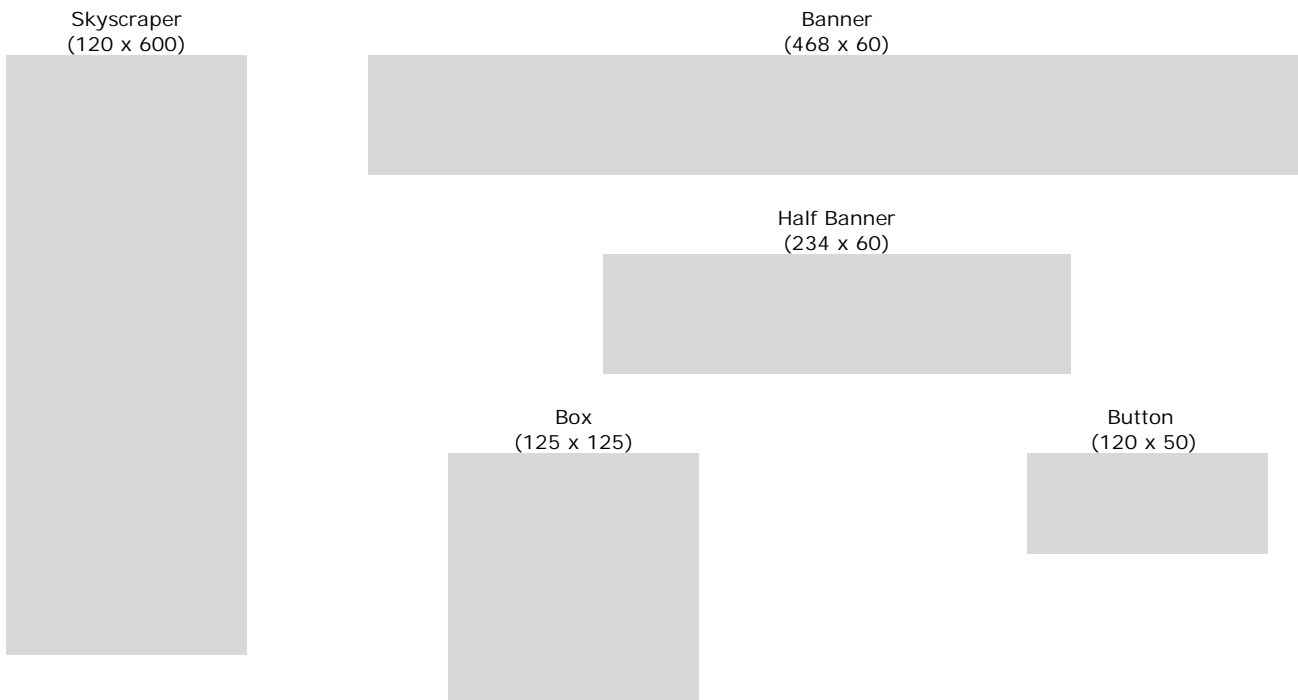

Measure and track performance

To measure the effectiveness of your banner campaign, you can:

- Track campaign performance through one secure intuitive interface
- Determine campaign true value with click through to conversion tracking
- View weekly campaign-specific performance reports automatically emailed